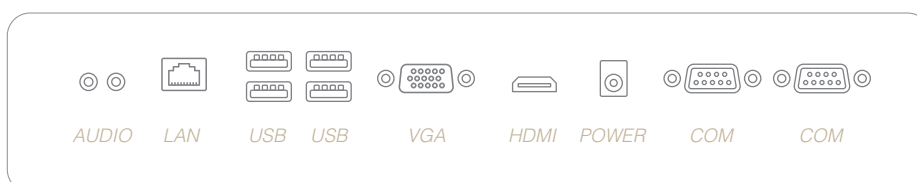

SPECIFICATION

- **Processor:** Intel® i5 (8th generation)
- **Mother board:** Industrial Intel® i5
- **Chipset:** SoC
- **Operative System:** Windows

MEMORY

- **DISC:** 128GB SATA removable (1TB expandable)
- **RAM:** 8GB (32GB expandable)

CONNECTIVITY

- **ETHERNET:** 10/100/1000
- **DUAL WIFI:** 802.11 b/g/n 2.5G

PORTS - E/S

- 6 * USB 2.0
- 2 * COM
- 1 * HDMI
- 1 * VGA
- 1 * I/O AUDIO
- 1 * Ethernet RJ45

WORK ENVIRONMENT

- **Working temperature:** 0°C to 50°C
- **Storage temperature:** -20°C to 60°C
- **Humidity:** 0 % -- 95 %

TOUCH PANEL

- **Screen:** 15" - TFT LCD LED backlight
- **Resolution:** 1024 x 768
- **Bright:** 350 cd/m2
- **Panel:** True flat capacitive
- **Adjustment angle:** 360°

POWER SUPPLY

- **Power supply:** 12V 5A
- **Speakers:** Optional
- **Power button:** On/off

RELIABILITY

- **Certificate:** CE, CB, RoHS, FCC, UKCA
- **Protection:** IP65 (Frontal)

PHYSICAL CHARACTERISTICS

- **Color:** Black, White (Optional)
- **Mount:** VESA 100 x 100 mm
- **Box dimensions:** 420 x 180 x 440 mm
- **Weight:** 7 kg
- **Certificate:** CE, CB, RoHS, FCC, UKCA

OPTIONS

- **MSR Cardreader** (Optional)
- **NFC** (Optional)
- **Fingerprint** (Optional)
- **iButtons** (Optional)
- **VFD** (Optional)
- **Second screen 9.7" or 12.1"** (Optional)
- **Processor: Intel J6412** (Optional)