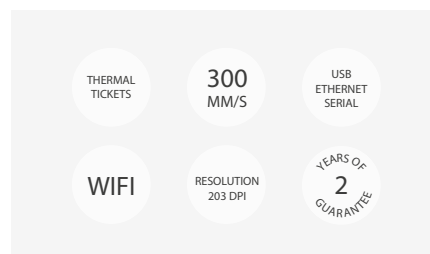

PRINTER ZINKPOS RP-820

Printer method
Thermal tickets

Printer speed
300 mm / second

Interface
USB, SERIAL, ETHERNET

Operative System
iOS / Android / Windows

DESCRIPTION

Our classic thermal ticket printer has maximum reliability and a big efficiency. Great for its simplicity, but with compact and small dimensions.

It has a high printing speed of up to 300 mm per second and high resolution.

The default printer is triple interface but you can get a wifi printer as an optional feature.

Wall holder is included to adjust the terminal to any business.

- Available in white or black colors
- Resolution of 203 pp
- FCCID, CE, 3C, ROHS Certificates
- Wall holder included

ACCESORIES AND OPTIONS

Wifi
Black or white
Interface: Wifi + USB + Ethernet
Interface: Wifi + USB + Serial